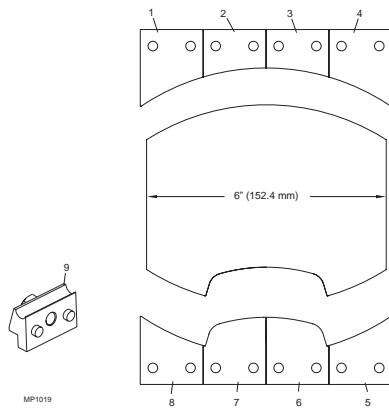

# Profile Details

#1 T&G SET **Part#: 061035** & #2 D-FACE KNIFE SET **Part#: 061041**

#1 T&G SET  
**Part#: 061035**

SWEDISH COPE SET  
**Part#: 061050**

#2 D-FACE KNIFE SET  
**Part#: 061041**