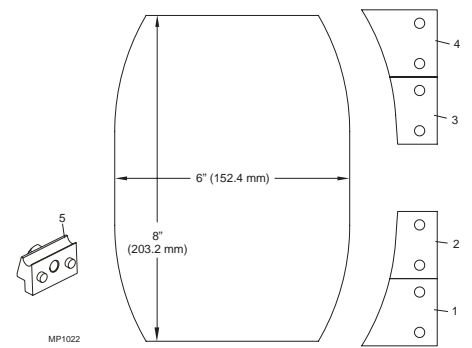

# Profile Details

#1 T&G SET **Part#: 061035** & #2 D-FACE KNIFE SET **Part#: 061041**

#1 T&G SET  
**Part#: 061035**

SWEDISH COPE SET  
**Part#: 061050**

#2 D-FACE KNIFE SET  
**Part#: 061041**