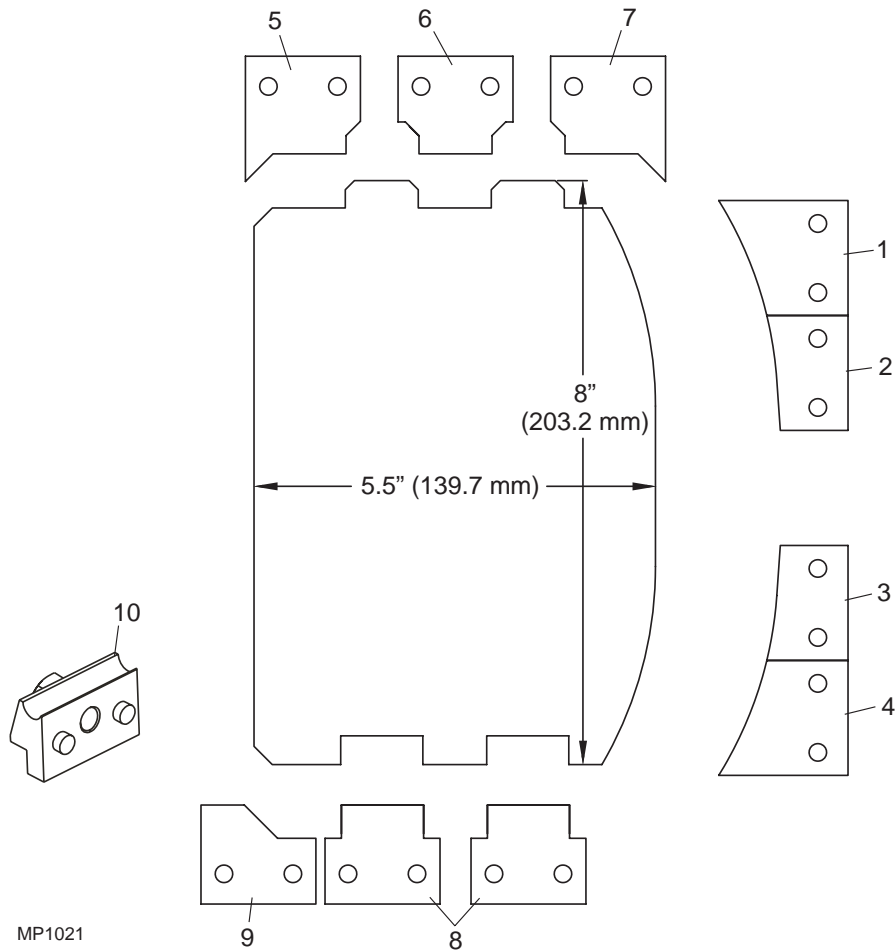

# Profile Details

#1 T&G SET **Part#: 061035** & #2 D-FACE KNIFE SET **Part#: 061041**

#1 T&G SET  
**Part#: 061035**

SWEDISH COPE SET  
**Part#: 061050**

#2 D-FACE KNIFE SET  
**Part#: 061041**