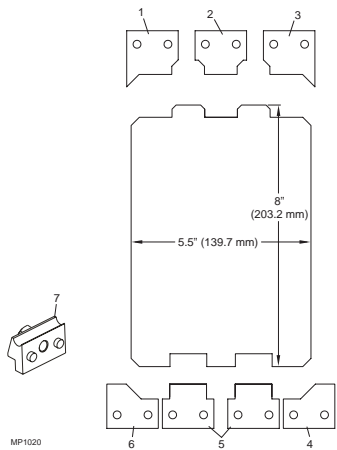

# Profile Details

#1 T&G SET **Part#: 061035** & #2 D-FACE KNIFE SET **Part#: 061041**

#1 T&G SET  
**Part#: 061035**

SWEDISH COPE SET  
**Part#: 061050**

#2 D-FACE KNIFE SET  
**Part#: 061041**